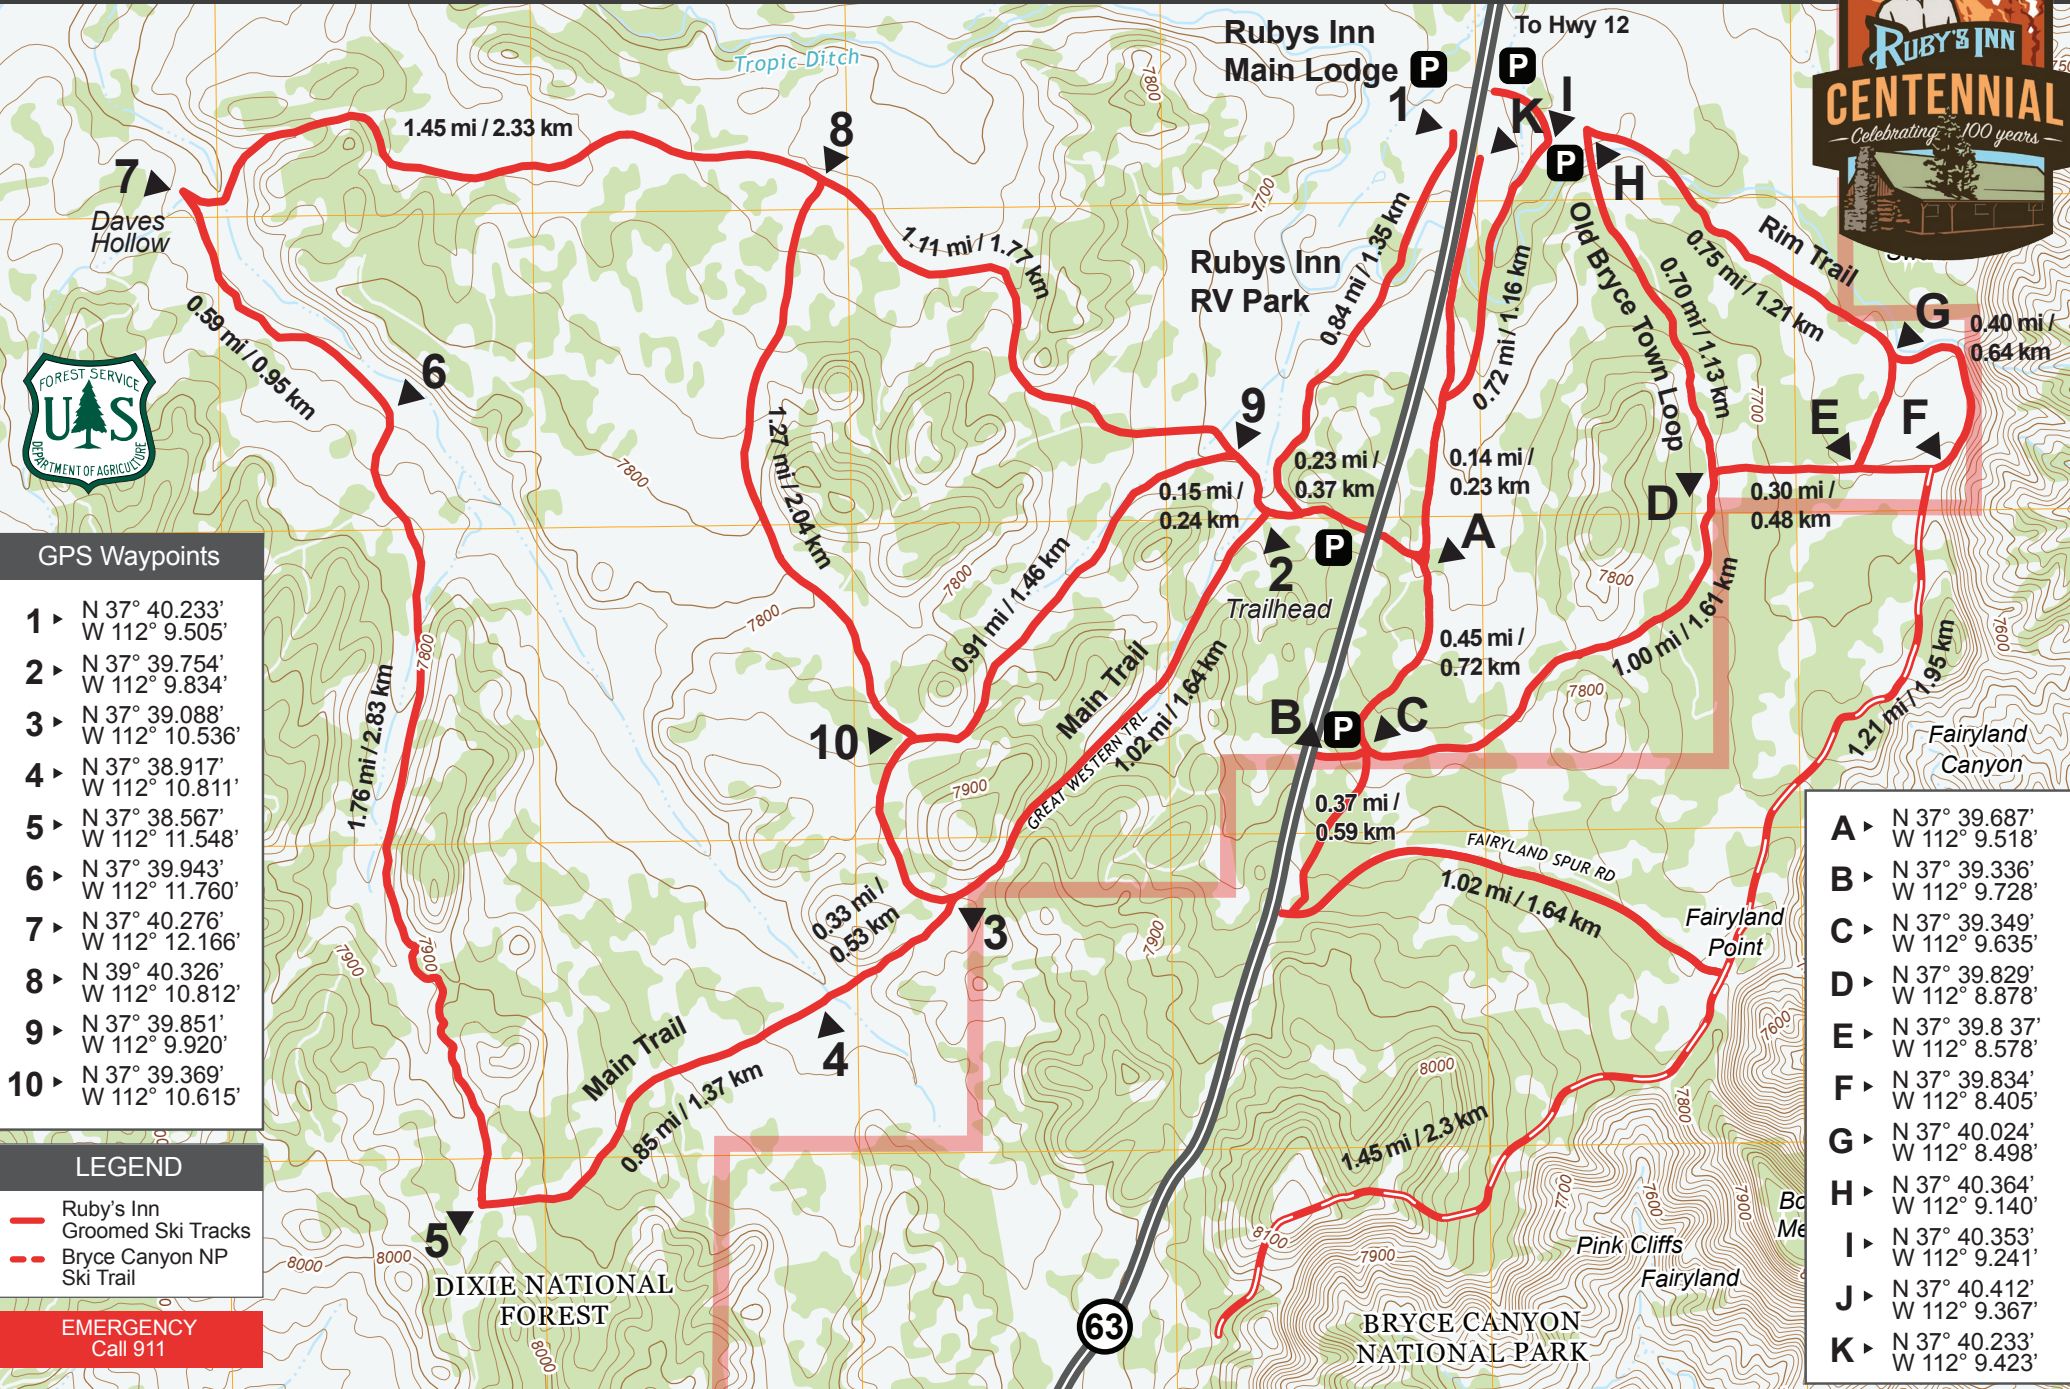

NORDIC CENTER

Operating under a special use permit with the Dixie National Forest

GPS Waypoints

1	N 37° 40.233'	W 112° 9.505'
2	N 37° 39.754'	W 112° 9.834'
3	N 37° 39.088'	W 112° 10.536'
4	N 37° 38.917'	W 112° 10.811'
5	N 37° 38.567'	W 112° 11.548'
6	N 37° 39.943'	W 112° 11.760'
7	N 37° 40.276'	W 112° 12.166'
8	N 39° 40.326'	W 112° 10.812'
9	N 37° 39.851'	W 112° 9.920'
10	N 37° 39.369'	W 112° 10.615'

LEGEND

- Ruby's Inn Groomed Ski Tracks
- Bryce Canyon NP Ski Trail

EMERGENCY
Call 911

A	N 37° 39.687'	W 112° 9.518'
B	N 37° 39.336'	W 112° 9.728'
C	N 37° 39.349'	W 112° 9.635'
D	N 37° 39.829'	W 112° 8.878'
E	N 37° 39.837'	W 112° 8.578'
F	N 37° 39.834'	W 112° 8.405'
G	N 37° 40.024'	W 112° 8.498'
H	N 37° 40.364'	W 112° 9.140'
I	N 37° 40.353'	W 112° 9.241'
J	N 37° 40.412'	W 112° 9.367'
K	N 37° 40.233'	W 112° 9.423'